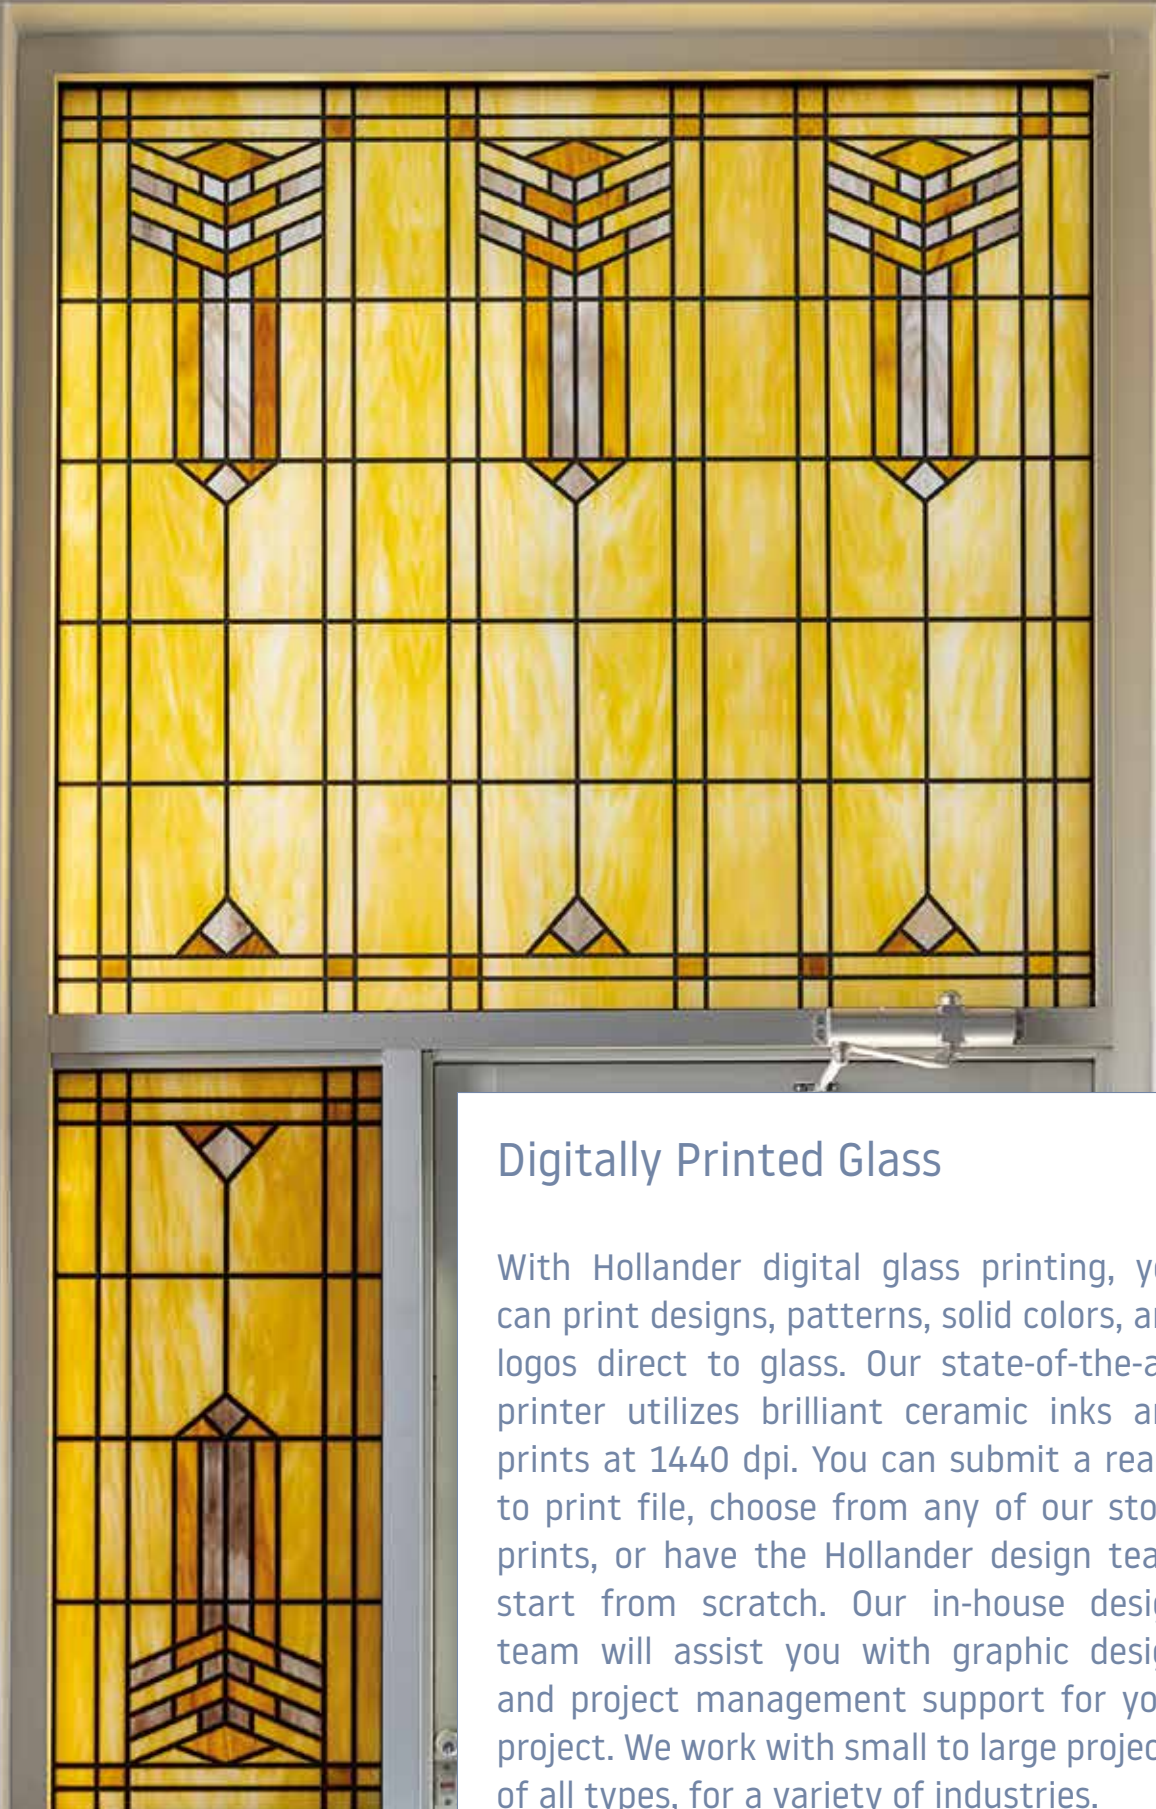

Digitally Printed Glass

With Hollander digital glass printing, you can print designs, patterns, solid colors, and logos direct to glass. Our state-of-the-art printer utilizes brilliant ceramic inks and prints at 1440 dpi. You can submit a ready to print file, choose from any of our stock prints, or have the Hollander design team start from scratch. Our in-house design team will assist you with graphic design and project management support for your project. We work with small to large projects of all types, for a variety of industries.